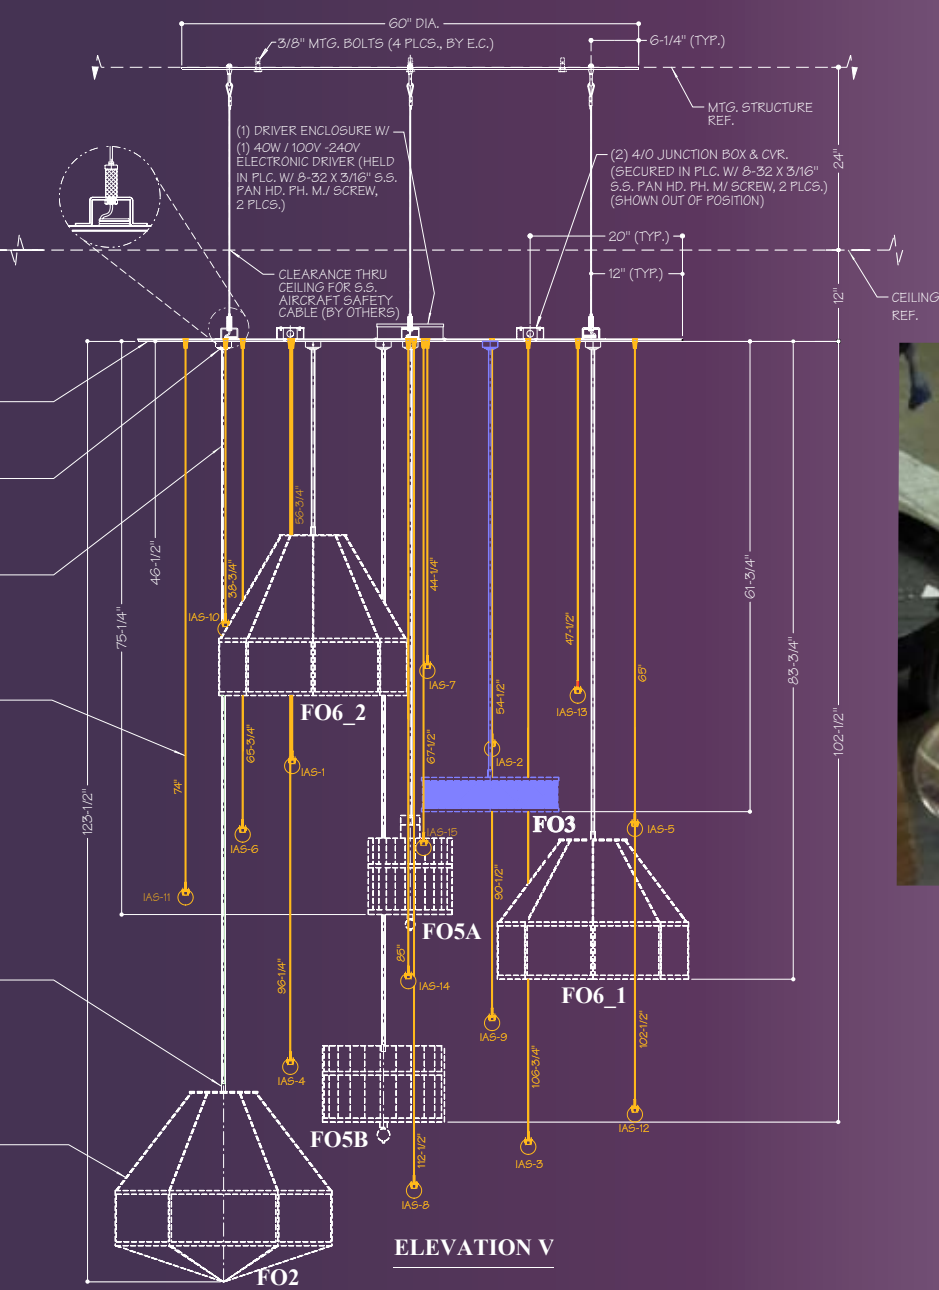

USC Kaufman

Glorya Kaufman School of Dance

COLE
Lighting

Custom/Refurbish

COLE Lighting

REFLECTED CEILING PLAN

ELEVATION V

*Full scale
mock-up created
for factory client
presentation*