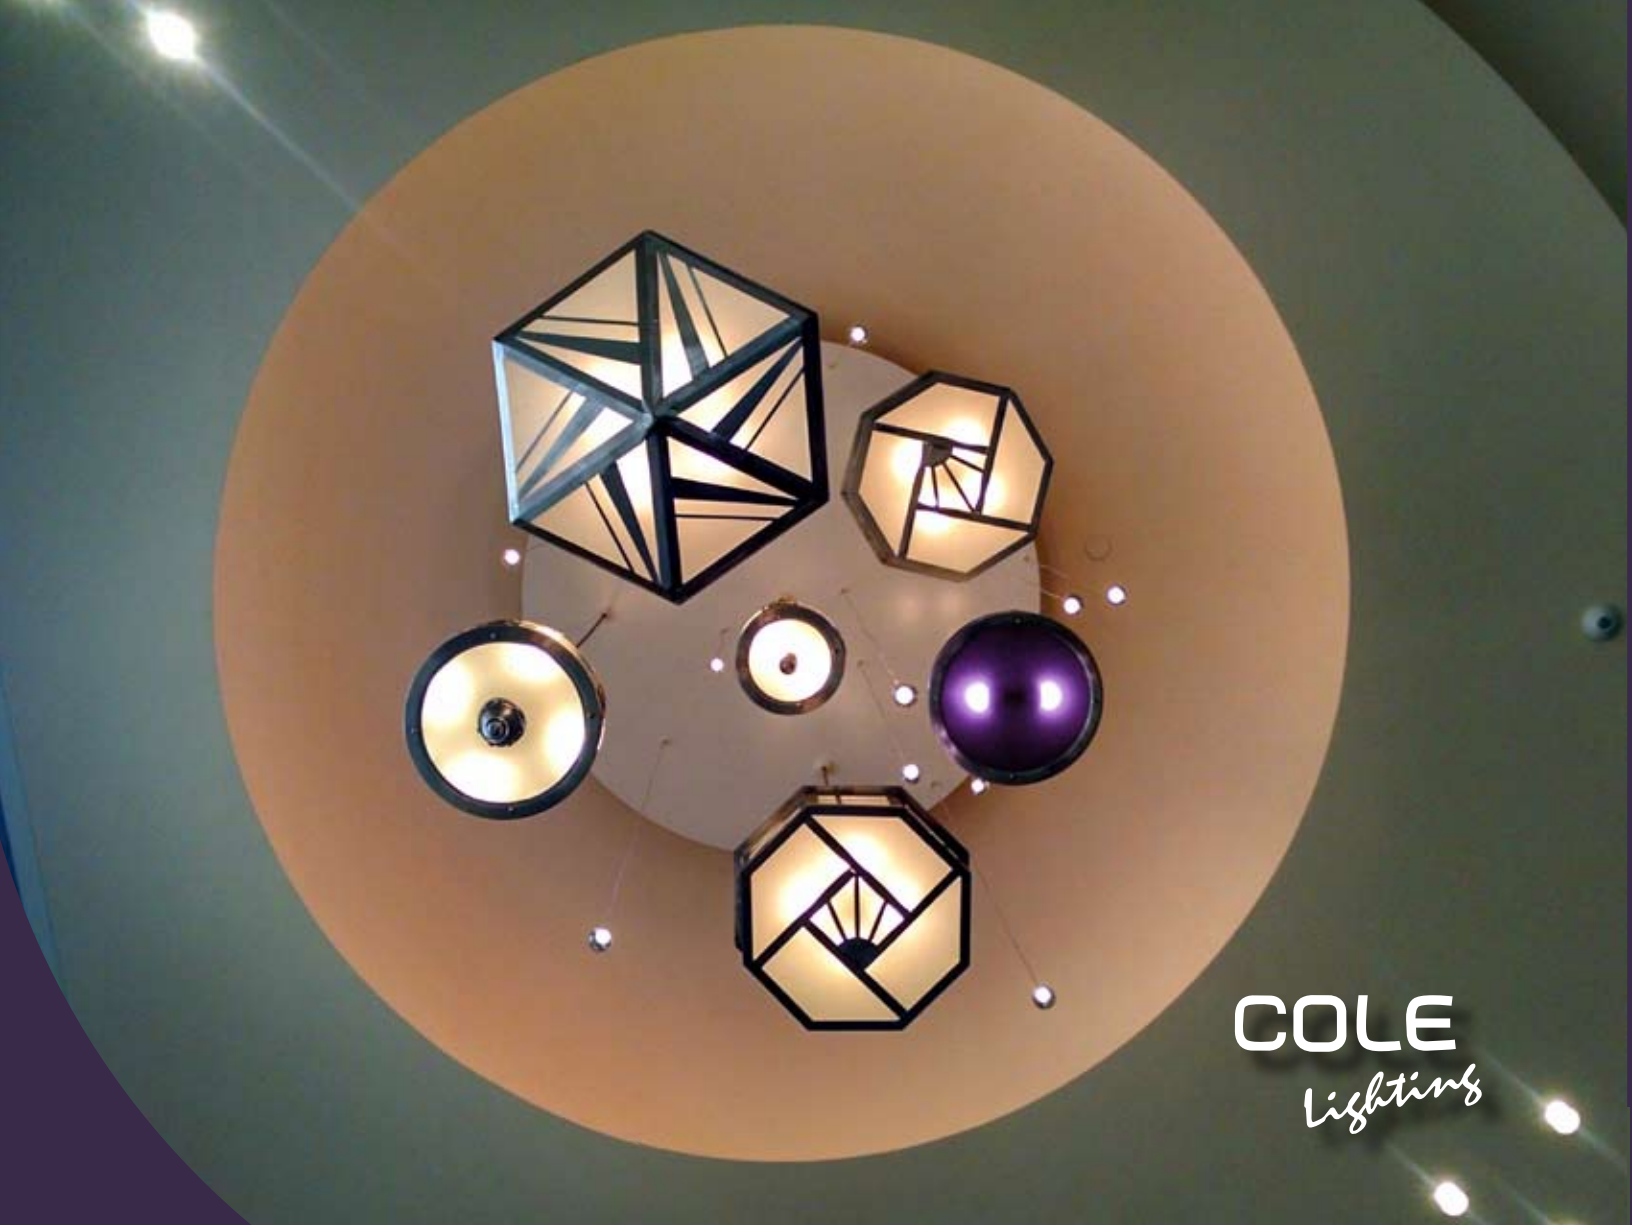

COLE
Lighting

C.W. Cole & Company, Inc., 2560 Rosemead Blvd. South El Monte, CA | T: 626.443.2473 | F: 626.443.9253 | www.colelighting.com