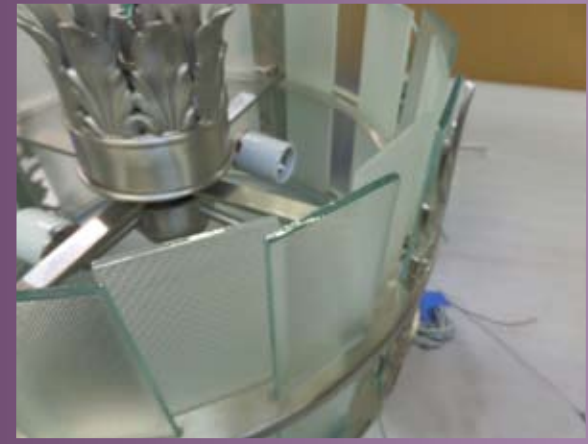

USC Kaufman

Glorya Kaufman School of Dance

COLE
Lighting

Custom/Refurbish

COLE Lighting

REFLECTED CEILING PLAN

ELEVATION V

*Full scale
mock-up created
for factory client
presentation*