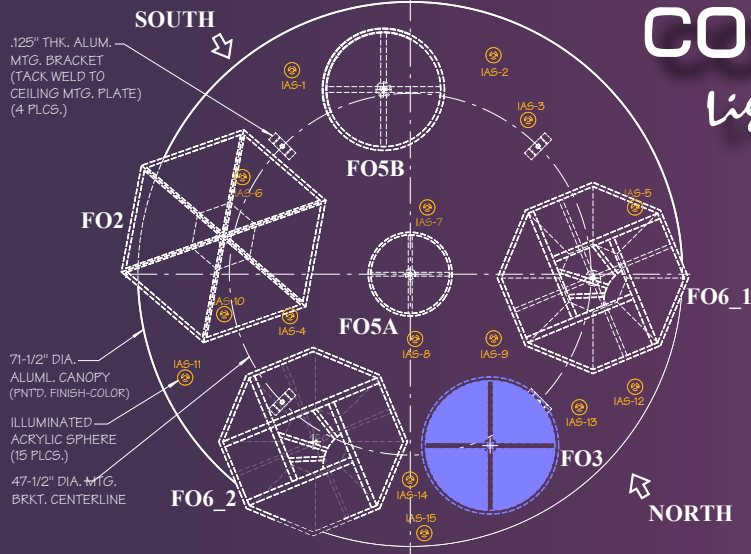

USC Kaufman

Glorya Kaufman School of Dance

COLE
Lighting

Custom/Refurbish

COLE Lighting

REFLECTED CEILING PLAN

ELEVATION V

*Full scale
mock-up created
for factory client
presentation*