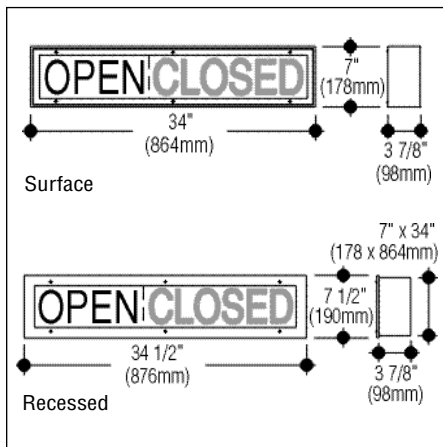

Signs

Interior/Exterior Applications

Side-by-Side Readout

Catalog Numbers

Wall	SL351-W
Ceiling	SL351-C
Recessed	SL351-R

Lamps

LED Green compartment (12.5 Watts)
LED Red compartment (18.8 Watts)

Options

Custom copy: Add suffix **-CC/** and specify copy requirement.

Flasher: For each compartment. Add suffix **-FL.**

The SL351 provides a low profile for mounting in surface or recessed locations with low clearance.

SL350 Series Two-compartment

SPECIFICATIONS

Construction

- Fixture is constructed of extruded aluminum with a black polyester coating
- Graphic panels are .125" acrylic
- Metal sunscreen is integral with faceplate
- cULus listed, suitable for wet locations

Copy

- Readout copy is not visible unless compartment is energized
- Face has 4" (102mm) letters on bronze background
- Standard copy is **OPEN** in green and **CLOSED** in red
- Custom copy is available

Electrical

- Wired for high output LED modules and universal voltage drivers
- Separate circuit for each compartment

Mounting

- Surface sign mounts directly to recessed junction box, with four additional mounting holes
- Recessed sign housing has holes in sides for mounting