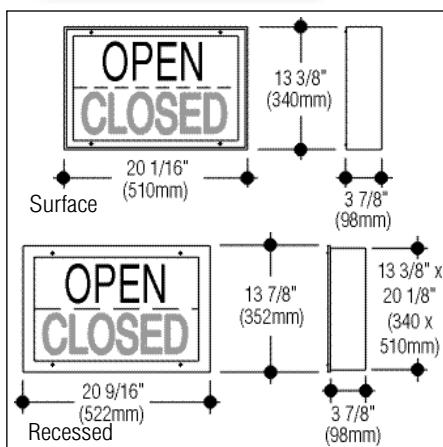

Over/Under Readout

Catalog Number

Wall	SL355-W
Ceiling	SL355-C
Recessed	SL355-R

Lamps

LED Green compartment (12.5 Watts)
LED Red compartment (18.8 W)

Options

Custom copy: Add suffix **-CC/** and specify copy requirement.

Flasher: For each compartment. Add suffix **-FL.**

The SL355 offers a compact format for surface or recessed mounting.

C.W. Cole & Company, Inc.
2560 Rosemead Boulevard
South El Monte, CA 91733-1593

Tel. (626) 443-2473
Fax (626) 443-9253
info@colelighting.com
www.colelighting.com