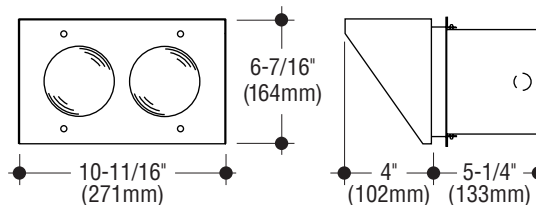

Signs

Signal Lights SL251 SERIES

Surface Signal

Catalog Numbers	LED/R20 Lamps
Wall Mount	SL251W
Ceiling Mount	SL251C

SPECIFICATIONS

Construction

- Fixture is constructed of 20 gauge steel with a black polyester coating
- Red and green glass lenses are glazed with silicone sealant
- Sun shield is integral with faceplate
- cULus listed, suitable for wet locations.

Surface

Recessed Signal

Catalog Numbers	LED/R20 Lamps
Recessed	SL251R

SPECIFICATIONS

Construction

- Fixture is constructed of 20 gauge steel with a black polyester coating
- Red and green glass lenses are glazed with silicone sealant
- Sun shield is integral with faceplate
- cULus listed, suitable for wet locations.

Electrical

- Includes two LED/R20 lamps on separate circuits. LED bulbs are provided with fixture.

Mounting

Plaster mounting frame is provided.

The SL251-R offers the option of recessed mounting

Recessed

Options