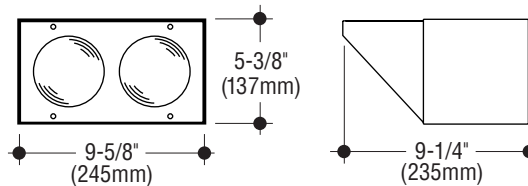

Signs

Signal Lights SL251 SERIES

Surface Signal

Catalog Numbers	LED/R20 Lamps
Wall Mount	SL251W
Ceiling Mount	SL251C

SPECIFICATIONS

Construction

- Fixture is constructed of 20 gauge steel with a black polyester coating
- Red and green glass lenses are glazed with silicone sealant
- Sun shield is integral with faceplate
- cULus listed, suitable for wet locations.

Electrical

- Includes two LED/R20 lamps on separate circuits. LED bulbs are provided with fixture.

Mounting

Housing mounts directly to recessed junction box.

The SL251 provides protection against reflective glare with its integral sun shield.

Surface

Recessed Signal

Catalog Numbers	LED/R20 Lamps
Recessed	SL251R

SPECIFICATIONS

Construction

- Fixture is constructed of 20 gauge steel with a black polyester coating
- Red and green glass lenses are glazed with silicone sealant
- Sun shield is integral with faceplate
- cULus listed, suitable for wet locations.