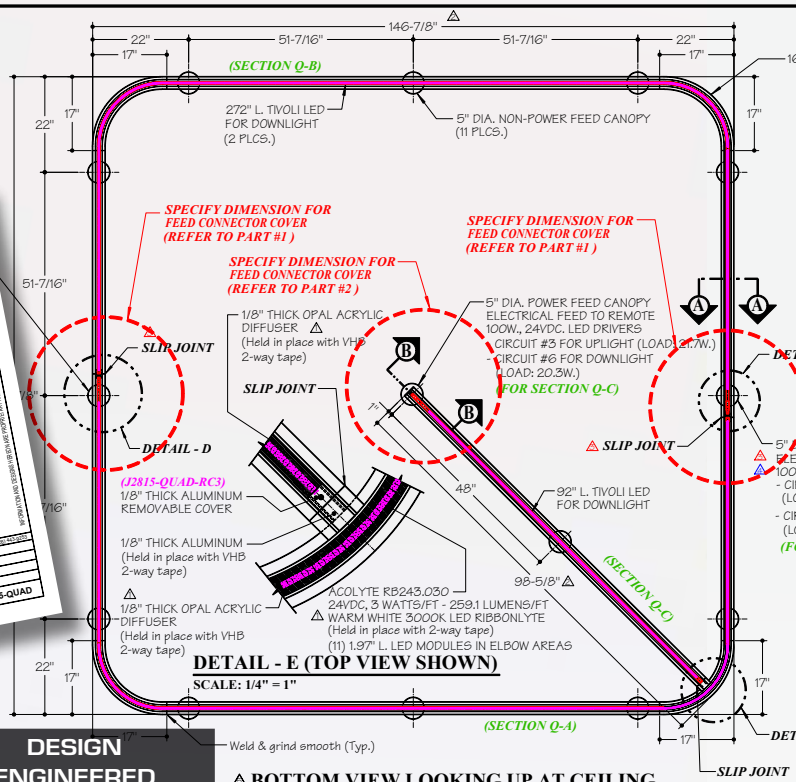

# QUAD CINEMA

• CUSTOM LIGHTING •

COLE

*Lighting*

# QUAD CINEMA

34 WEST 13TH GREENWICH VILLAGE

CONCEPT

DESIGN ENGINEER

Weld & grind smooth (Typ.)  
**△ BOTTOM VIEW LOOKING UP AT CEILING**  
 SCALE: 3/4" = 1'-0"

EXTRUDE

WELD

CUT & FINISH

PAINT/ASSEMBLE

TEST