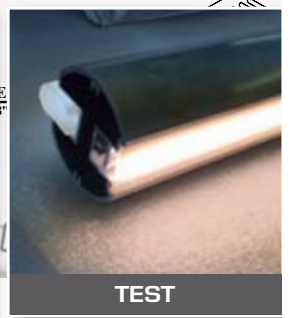

QUAD CINEMA

34 WEST 13TH GREENWICH VILLAGE

CONCEPT

DESIGN ENGINEER

Weld & grind smooth (Typ.)
△ BOTTOM VIEW LOOKING UP AT CEILING
SCALE: 3/4" = 1'-0"