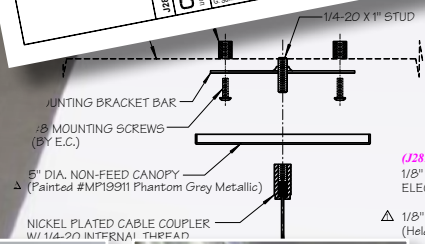

# QUAD CINEMA

34 WEST 13TH GREENWICH VILLAGE

CONCEPT

DESIGN ENGINEER

Weld & grind smooth (Typ.)  
**△ BOTTOM VIEW LOOKING UP AT CEILING**  
 SCALE: 3/4" = 1'-0"

EXTRUDE

WELD

CUT & FINISH