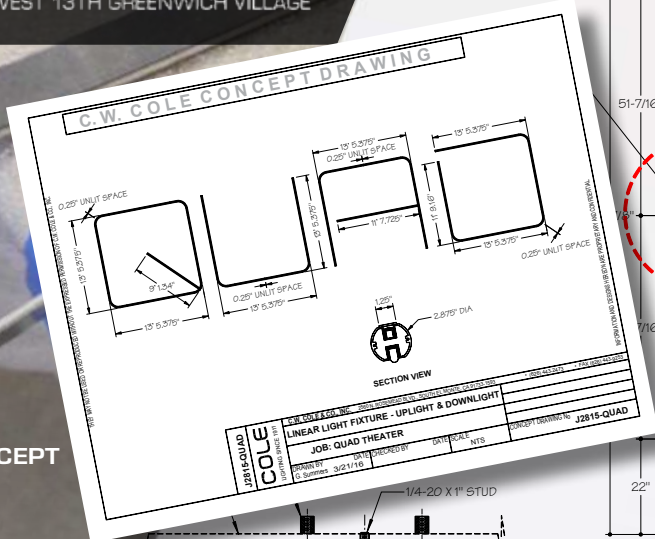

# QUAD CINEMA

34 WEST 13TH GREENWICH VILLAGE

CONCEPT

DESIGN ENGINEER

Weld & grind smooth (Typ.)  
**△ BOTTOM VIEW LOOKING UP AT CEILING**  
 SCALE: 3/4" = 1'-0"

EXTRUDE

WELD

CUT & FINISH