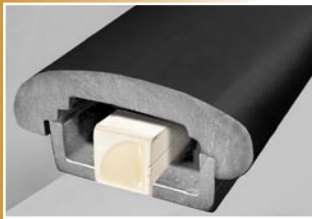

LR7 & LR8 - LED

LR8

Symmetric 90°

Standard Caprail Materials

Painted Aluminum or Steel

Bronze

Aluminum

Steel

Standard Mounts

Catalog Number

Post mounted, remote driver
Wall mounted, remote driver
Post mounted, remote driver
Wall mounted, remote driver

Aluminum (-AL)

LR7P -LED-AL-REM
LR7W-LED-AL-REM
LR8P -LED-AL-REM
LR8W-LED-AL-REM

Malleable Steel (-STL)

LR7P -LED-STL-REM
LR7W-LED-STL-REM
LR8P -LED-STL-REM
LR8W-LED-STL-REM

Bronze (-BZ)

LR7P -LED-BZ-REM
LR7W-LED-BZ-REM
LR8P -LED-BZ-REM
LR8W-LED-BZ-REM

Options

Caprail Ends: by Julius Blum®

Square End Piece. Add suffix **-SQ**,
Straight Lambs Tongue. Add suffix **-LT**,
Volute. Add suffix **-V**.

Frosted lens: (clear diffuser is std.). Add suffix **-FL**.

4000°K Color temperature: (3000°K standard.).
Add suffix **-4K**.

Escutcheon/Base: by Julius Blum® 3" by 3" sq. decorative base for direct burial post. Add suffix **-ES**.

Baseplate: 5" square baseplate + four mounting holes.
Add suffix **-BP**.

Dimming: Universal voltage 0-10V driver. Add suffix **-DIM**

Emergency battery: Provides up to 90 min. of operation.
Add suffix **-EM**.

Custom Color: RAL Powder-Coat, consult with factory
Add suffix **-CC**