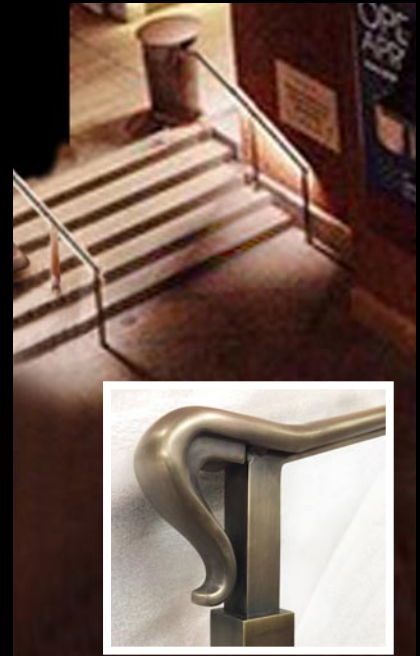

LIGHTRAIL

Illuminated Handrail

Illinois Governor's Mansion
Springfield, IL

LR7 & LR8

Cole Lightrail™ systems are versatile and functional illuminated handrails, suitable for exterior or interior stair, ramp or guardrail applications. Lightrail™ is available in symmetrical and asymmetrical light distribution patterns, projecting light where it is needed. Lightrail™ may be wall or post mounted with integral or remote power supplies. Additionally, mounting provisions may be furnished for coordination with another railing manufacturer—such as for the attachment to a guardrail. Matching non-illuminated railings are also offered for each series. Cole Lightrail™ is specifically designed and fabricated for each installation. Lightrail™ is designed and engineered to withstand the abuse typical in public areas. The high impact acrylic diffusers are regressed within heavy duty stainless steel or extruded aluminum housings. All rails are seam-welded and ground smooth allowing one-piece, seamless construction. Modified or custom illuminated railings can be developed to your exact specifications. Cole Lightrails™ are Underwriters' Laboratories (cULus) listed for use in wet locations. Design features comply with the Americans with Disabilities Act (ADA) and other applicable codes. To learn more about our custom capabilities and comprehensive range of standard lighting fixtures, call us or your local Cole representative.

Custom Color: RAL Powder-Coat, consult with
factory. Add suffix **-CC**

Volute
(-V)

Square
End Piece
(-SQ)

Straight
Lamb Tongue
(-LT)

LIGHTRAIL

Decorative
Illuminated
Handrail

CUSTOM Applications

Museum of the American Revolution - Philadelphia, PA