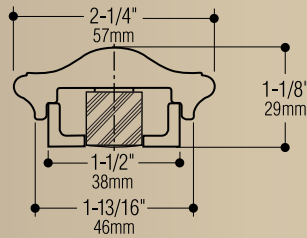

Dimensions

Symmetric 90°