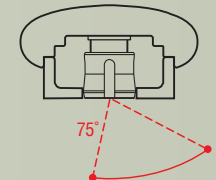

Asymmetric 75°