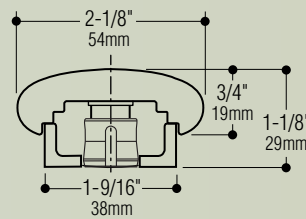

Volute (-V)

Square End Piece (-SQ)

Straight Lamb Tongue (-LT)

LR7 & LR8 - ZETA750S Puck

LR7-PK

LR8-PK

Dimensions

Symmetric 105°

Symmetric 70°

Asymmetric 75°

Alphabet Zeta750S Literature

8 page
Spec. Sheet
PDF

Catalog Number	Aluminum (-AL)	Malleable Steel (-STL)	Bronze (-BZ)
Post mounted, remote driver	LR7P -PK-AL-REM	LR7P -PK-STL-REM	LR7P -PK-BZ-REM
Wall mounted, remote driver	LR7W-PK-AL-REM	LR7W-PK-STL-REM	LR7W-PK-BZ-REM
Post mounted, remote driver	LR8P -PK-AL-REM	LR8P -PK-STL-REM	LR8P -PK-BZ-REM
Wall mounted, remote driver	LR8W-PK-AL-REM	LR8W-PK-STL-REM	LR8W-PK-BZ-REM