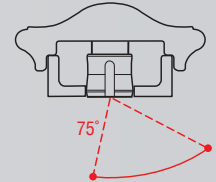

Asymmetric 75°