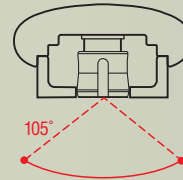

Asymmetric 75°