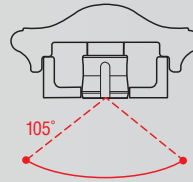

Volute (-V)

Square End Piece (-SQ)

Straight Lamb Tongue (-LT)

LR7 & LR8 - ZETA750S Puck

LR7-PK

LR8-PK

Dimensions

Symmetric 105°