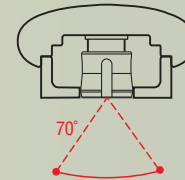

Asymmetric 75°