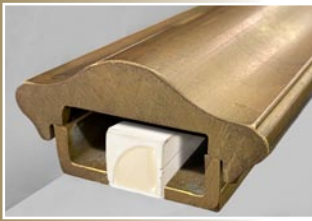

LR7 & LR8 - LED

LR7