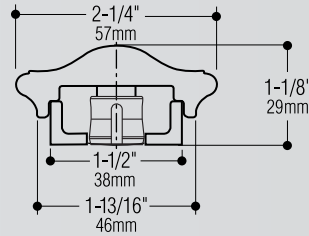

Volute (-V)

Square End Piece (-SQ)

Straight Lamb Tongue (-LT)

LR7 & LR8 - ZETA750S Puck

LR7-PK

LR8-PK

Dimensions

Symmetric 105°

Symmetric 70°

Asymmetric 75°

Alphabet Zeta750S Literature

8 page
Spec. Sheet
PDF

Catalog Number	Aluminum (-AL)	Malleable Steel (-STL)	Bronze (-BZ)
Post mounted, remote driver	LR7P -PK-AL-REM	LR7P -PK-STL-REM	LR7P -PK-BZ-REM
Wall mounted, remote driver	LR7W-PK-AL-REM	LR7W-PK-STL-REM	LR7W-PK-BZ-REM
Post mounted, remote driver	LR8P -PK-AL-REM	LR8P -PK-STL-REM	LR8P -PK-BZ-REM
Wall mounted, remote driver	LR8W-PK-AL-REM	LR8W-PK-STL-REM	LR8W-PK-BZ-REM