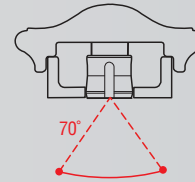

Symmetric 70°