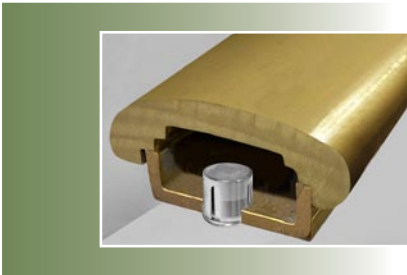

Volute (-V)

Square End Piece (-SQ)

Straight Lamb Tongue (-LT)

LR7 & LR8 - ZETA750S Puck

LR7-PK

LR8-PK

Dimensions

Symmetric 105°

Symmetric 70°

Asymmetric 75°

Alphabet Zeta750S Literature

8 page
Spec. Sheet
PDF

Catalog Number	Aluminum (-AL)	Malleable Steel (-STL)	Bronze (-BZ)
Post mounted, remote driver	LR7P -PK-AL-REM	LR7P -PK-STL-REM	LR7P -PK-BZ-REM
Wall mounted, remote driver	LR7W-PK-AL-REM	LR7W-PK-STL-REM	LR7W-PK-BZ-REM
Post mounted, remote driver	LR8P -PK-AL-REM	LR8P -PK-STL-REM	LR8P -PK-BZ-REM
Wall mounted, remote driver	LR8W-PK-AL-REM	LR8W-PK-STL-REM	LR8W-PK-BZ-REM