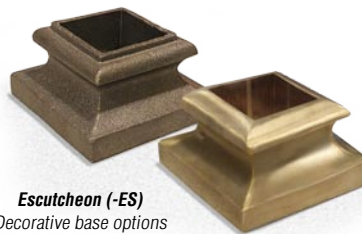

Options

Caprail Ends: by Julius Blum®

Square End Piece. Add suffix **-SQ**,
Straight Lambs Tongue. Add suffix **-LT**,
Volute. Add suffix **-V**.

Frosted lens: (clear diffuser is std.). Add suffix **-FL**.

4000°K Color temperature: (3000°K standard.).
Add suffix **-4K**.

Escutcheon/Base: by Julius Blum® 3" by 3" sq. decorative base for direct burial post. Add suffix **-ES**.

Baseplate: 5" square baseplate + four mounting holes.
Add suffix **-BP**.

Dimming: Universal voltage 0-10V driver. Add suffix **-DIM**

Emergency battery: Provides up to 90 min. of operation.
Add suffix **-EM**.

Custom Color: RAL Powder-Coat, consult with factory
Add suffix **-CC**