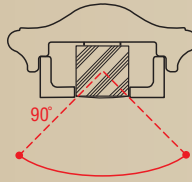

Standard Caprail Materials

Painted Aluminum or Steel

Bronze

Aluminum

Steel