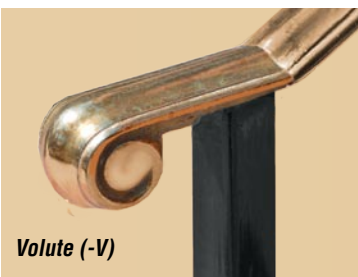

Escutcheon/Base: by Julius Blum® 3" by 3" sq. decorative base for direct burial post. Add suffix **-ES**.

Baseplate: 5" square baseplate + four mounting holes.
 Add suffix **-BP**.

Dimming: Universal voltage 0-10V driver. Add suffix **-DIM**

Volute (-V)

Square End Piece (-SQ)

Straight Lamb Tongue (-LT)

LR7 & LR8 - ZETA750S Puck

LR7-PK

LR8-PK

Dimensions

Symmetric 105°