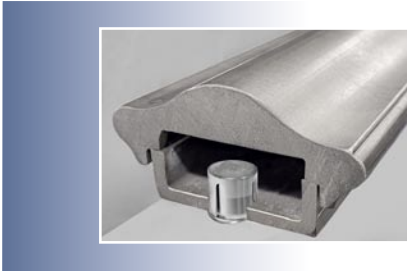

Volute (-V)

Square End Piece (-SQ)

Straight Lamb Tongue (-LT)

LR7 & LR8 - ZETA750S Puck

LR7-PK

LR8-PK

Dimensions

Symmetric 105°