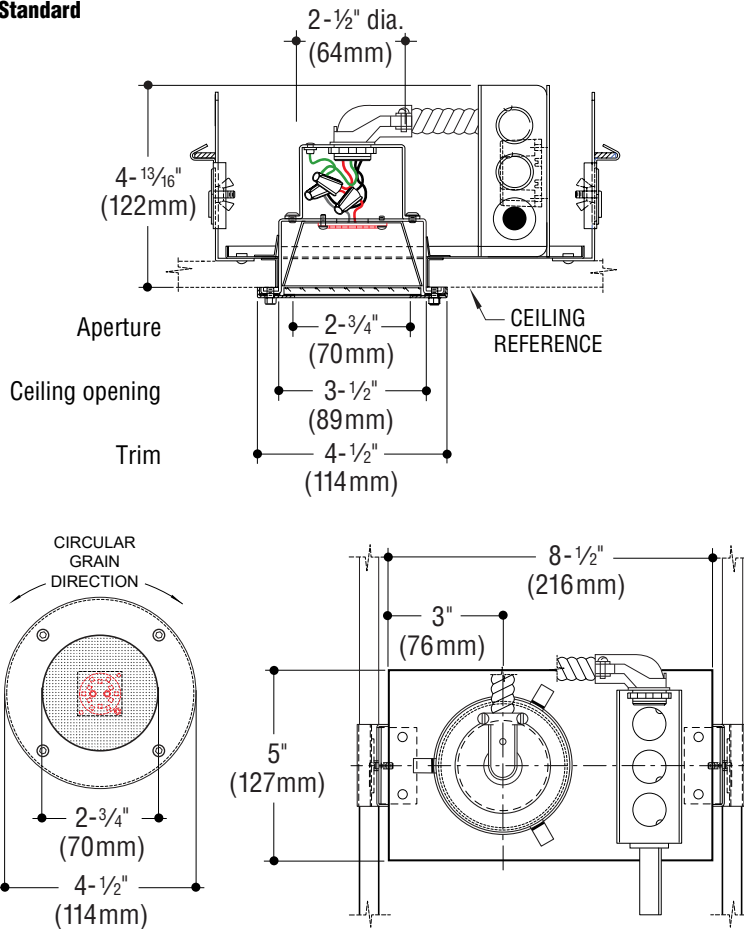

Tel. (626) 443-2473
 Fax (626) 443-9253
 info@colelighting.com
www.colelighting.com

Downlights

LED - Standard

DL280 SERIES

SPECIFICATIONS

Construction

- Semi specular reflector housing is spun aluminum
- Trim is spun 18 gauge satin stainless steel, gasketed and retained by four stainless steel tamperproof socket head cap screws
- Optional guard is 3/16" diameter stainless steel
- Shielding is an opal glass diffuser.