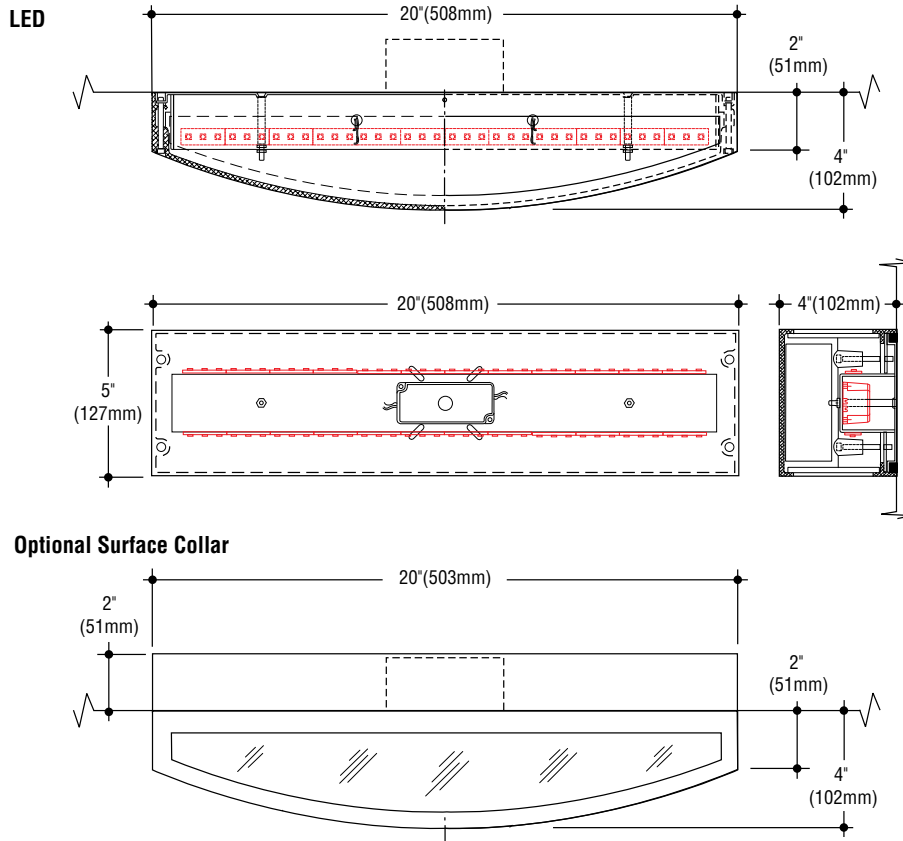

Steplites

FannyPack XL

L2600 SERIES

SPECIFICATIONS

Construction

- ADA-compliant housing is cast aluminum with a 16 gauge stainless steel back mounting plate. Optional surface collar is .063" aluminum
- Finish is textured black polyester. Other finishes are available
- Trim is fastened in place by stainless steel mounting screws
- Fixture offers choices of frosted, ribbed spread, and prismatic lenses, each set in silicone sealant. Illumination can be directed up, down, or both
- cETLus listed for use in wet locations on any wall construction.

Electrical

- Standard and high output LEDs are available in a variety of colors
- Integral drivers is standard universal voltage; optional 0-10V dimming driver available.

Mounting

- Stainless steel wall plate and surface collar includes universal mounting pattern with center feed entry.

Catalog Number

Lamp	One diffuser	Two diffusers
LED 9.0W, 755 lm @ 3000°K per diffuser	L2600W-1-(diffuser)	L2600W-2-(top diffuser/bottom diffuser)
LED 18.6W, 1985lm @ 3000°K per diffuser	L2600W-1-HO-(diffuser)	L2600W-2-HO (top diffuser/bottom diffuser)

Lumens shown are source. Photometric data available for Steplites can be downloaded at: <https://www.colelighting.com/photometrics>

Options

Alternate finishes: Metallic aluminum or textured white. Add suffix **-ALU** or **-WHT**.

Diffusers: Select one or two diffuser choices. If same diffuser selected for two-diffuser models, state selection twice. (Example: L2600W-2-ST/ST) Add suffixes as required.

- Frosted tempered glass **-FG**
- Ribbed glass spread lens **-ST**
- Prismatic tempered glass **-C73**
- Perforated panel/glass **-PF**
- Opal glass diffuser **-OPL**

Surface collar: Allows surface emergency battery/driver location and/or surface conduit capability. Adds 2" (no longer complies with ADA) to overall fixture depth. Add suffix **-SC**.

Emergency battery: Provides 90 minutes operation.

Requires recessed housing (std.) or surface collar (Add **-SC**). Add suffix **-EM**

LED colors: 4000°K (876 lm, per diffuser), -HO (2304 lm, per diffuser). Add suffix **-4K**. Amber (FWC compliant, 560 nm). Add suffix **-AMB**. Blue. Add suffix **-BLU**.

Dimming: Universal voltage 0-10V driver. Add suffix **-DIM**.

How to Specify

1. Select catalog number.
2. Add suffixes for options required to meet job conditions.

C.W. Cole & Company, Inc.
2560 Rosemead Boulevard
South El Monte, CA 91733-1593

Tel. (626) 443-2473
Fax (626) 443-9253
info@colelighting.com
www.colelighting.com