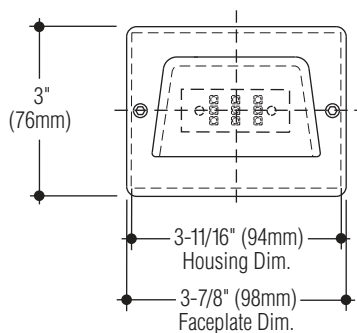

How to Specify

1. Select catalog number.
2. Add suffixes for options required to meet job conditions.

L141-TP

Perfectly suited for use in theaters, lecture halls, and auditoriums.

Catalog Number

Lamp

LED 3.15W, (450 lm @ 3000°K)