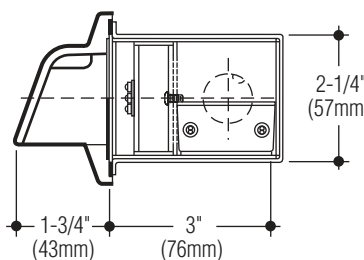

How to Specify

1. Select catalog number.
2. Add suffixes for options required to meet job conditions.

L141-TP

Perfectly suited for use in theaters, lecture halls, and auditoriums.

Catalog Number

Lamp

LED 3.15W, (450 lm @ 3000°K)