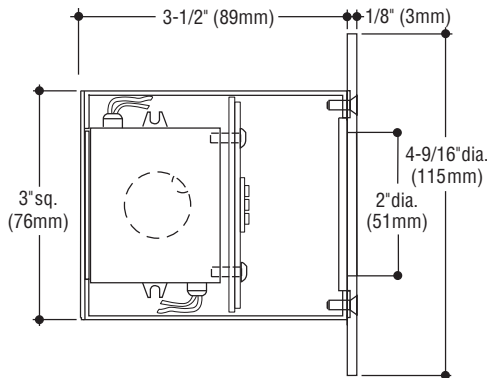

Tel. (626) 443-2473
Fax (626) 443-9253
info@colelighting.com
www.colelighting.com

LED square

LED round

Steplites

L121 SERIES

SPECIFICATIONS

Construction

- Housing is 16 gauge stainless steel suitable for concrete pour installations
- Faceplates are 1/8" metallic silver powder-coated aluminum or satin finished stainless steel, passivated for maximum rust resistance
- Wet location fixtures are furnished with stainless steel socket head tamperproof screws; fastenerless faceplates available for damp or dry locations
- Diffuser is frosted or opal tempered glass set in silicone sealant
- cETLus listed for installation in wet locations.