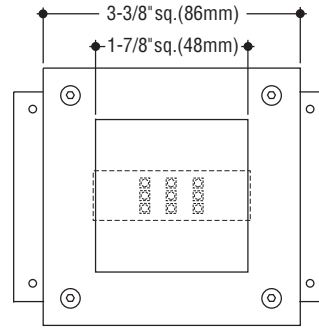

Tel. (626) 443-2473
Fax (626) 443-9253
info@colelighting.com
www.colelighting.com

LED square

LED round

Steplites

L121 SERIES

SPECIFICATIONS

Construction

- Housing is 16 gauge stainless steel suitable for concrete pour installations
- Faceplates are 1/8" metallic silver powder-coated aluminum or satin finished stainless steel, passivated for maximum rust resistance
- Wet location fixtures are furnished with stainless steel socket head tamperproof screws; fastenerless faceplates available for damp or dry locations
- Diffuser is frosted or opal tempered glass set in silicone sealant
- cETLus listed for installation in wet locations.