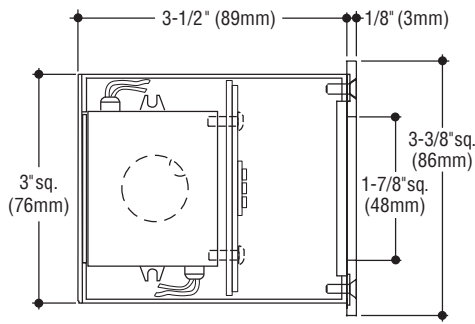

Tel. (626) 443-2473
Fax (626) 443-9253
info@colelighting.com
www.colelighting.com

LED square

LED round

Steplites

L121 SERIES

SPECIFICATIONS

Construction

- Housing is 16 gauge stainless steel suitable for concrete pour installations
- Faceplates are 1/8" metallic silver powder-coated aluminum or satin finished stainless steel, passivated for maximum rust resistance
- Wet location fixtures are furnished with stainless steel socket head tamperproof screws; fastenerless faceplates available for damp or dry locations
- Diffuser is frosted or opal tempered glass set in silicone sealant
- cETLus listed for installation in wet locations.