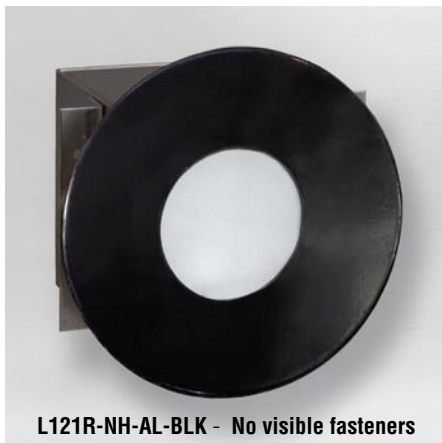

Features

Stainless steel housing construction ensures maximum exterior durability. Satin finish and frosted tempered glass diffuser provides a sleek modern appearance. Integral driver simplifies specification and installation.

Applications

The 121 Series Steplites are suitable for concrete pour/block wall and stud wall mounting in indoor or outdoor installations. They are ideal in low walls and stairways for general illumination, and for use as marker lights.

L121SW-N-OPL - Opal diffuser

L121SW-AL-2H-LVR-WHT - Louver in white

L121R-NH-AL-BLK - No visible fasteners

L121RW-B-OPL - Bronze faceplate

L121RW-AL-LVR
Aluminum

L121RW-N-LVR
Stainless Steel

L121S-NH-B-LVR
Optional solid bronze
louvered faceplate with
no visible fasteners