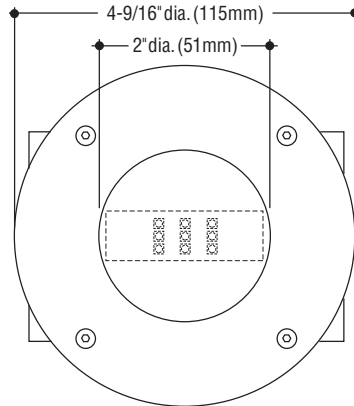

Tel. (626) 443-2473
Fax (626) 443-9253
info@colelighting.com
www.colelighting.com

LED square

LED round

Steplites

L121 SERIES

SPECIFICATIONS

Construction

- Housing is 16 gauge stainless steel suitable for concrete pour installations
- Faceplates are 1/8" metallic silver powder-coated aluminum or satin finished stainless steel, passivated for maximum rust resistance
- Wet location fixtures are furnished with stainless steel socket head tamperproof screws; fastenerless faceplates available for damp or dry locations
- Diffuser is frosted or opal tempered glass set in silicone sealant
- cETLus listed for installation in wet locations.